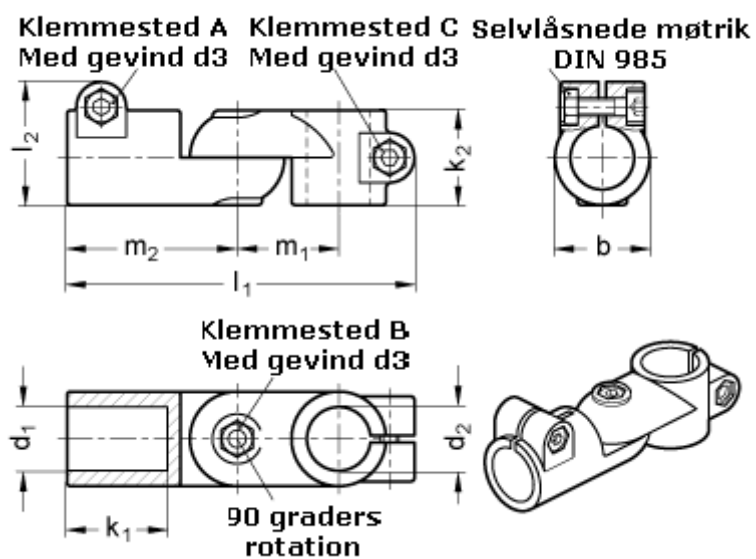

Article number: 20284B20B30T2BL

Description: E+G Swivel connector joint
GN284-B20-B30-2-BL

Measures

$b = 40$	$m_1 = 43$
$d_1 = B20$	$m_2 = 72$
$d_2 = B30$	
$d_3 = M 8$	
$k_1 = 42.5$	
$k_2 = 40$	
$l_1 = 147$	
$l_2 = 52.0$	